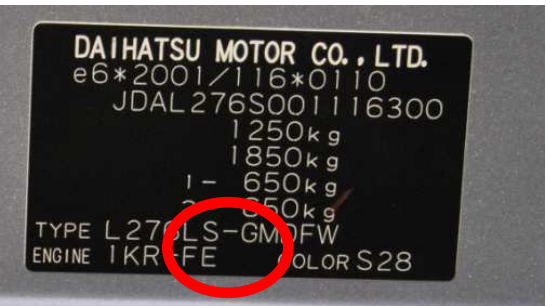

VIN

VIN PLATE LOCATIONS

1. Gran Move, Rocky, YRV
2. Cuore, Materia, Move, Sirion, Trevis
3. Applause, Charade, Terios
4. Cuore (as of 2010)

VIN PLATE DAIHATSU
PAINTCODE = S28

VIN PLATE LOCATION
MATERIA

VIN PLATE MOVE
PAINTCODE = B37