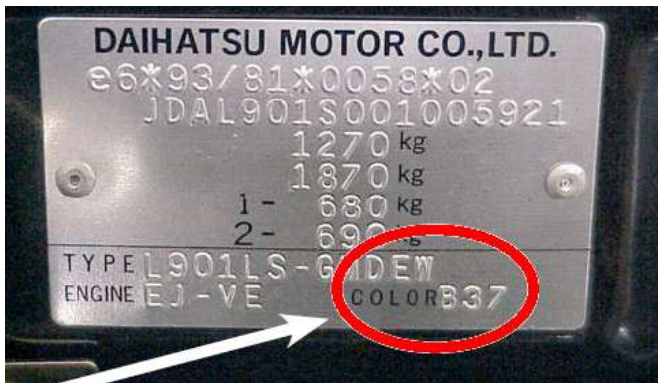

VIN

VIN PLATE LOCATIONS

1. Gran Move, Rocky, YRV
2. Cuore, Materia, Move, Sirion, Trevis
3. Applause, Charade, Terios
4. Cuore (as of 2010)

VIN PLATE DAIHATSU
PAINTCODE = S28

VIN PLATE LOCATION
MATERIA

VIN PLATE MOVE
PAINTCODE = B37