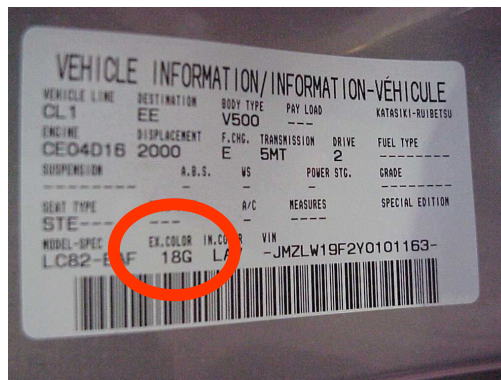

## VIN / TYPENSCHILD

VIN PLATE LOCATIONS

1. B-Series, Tribute  
2. All other models

VIN PLATE LOCATION  
PREMACY

VIN PLATE MAZDA  
PAINTCODE = 18G

VIN PLATE MAZDA  
PAINTCODE = 2X