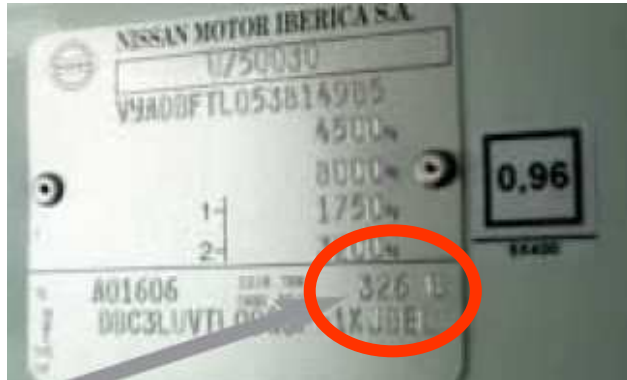

NISSAN TRUCKS

VIN / TYPENSCHILD

VIN PLATE LOCATIONS

1. All models

**VIN PLATE LOCATION
NISSAN TRUCKS**

**VIN PLATE NISSAN TRUCKS
PAINTCODE = 326**

RELATED COLORS / ANBAUTEILFARBTOENE

		MODELYEAR	MODEL		
		ALL		675	GRIS ACERO