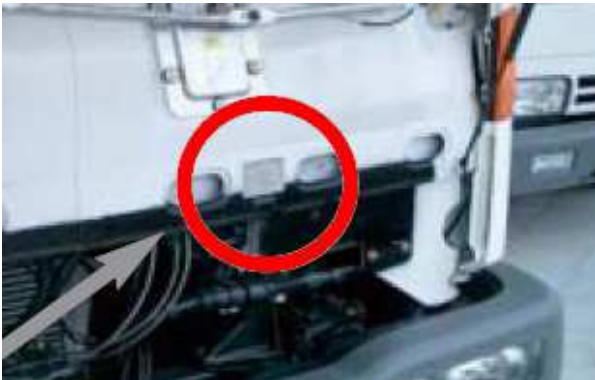

NISSAN TRUCKS

VIN / TYPENSCHILD

VIN PLATE LOCATIONS

1. All models

**VIN PLATE LOCATION
NISSAN TRUCKS**

**VIN PLATE NISSAN TRUCKS
PAINTCODE = 326**

RELATED COLORS / ANBAUTEILFARBTOENE

		MODELYEAR	MODEL		
		ALL		675	GRIS ACERO