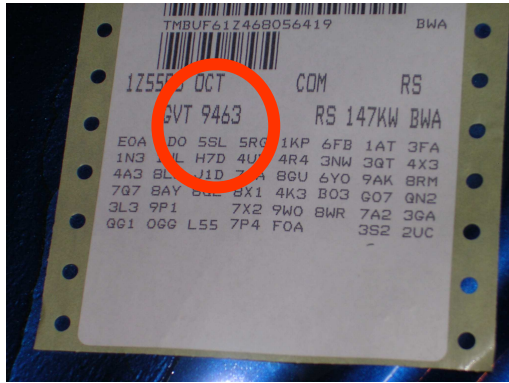

ŠKODA

MODELS / MODELLE

Bohemia
 Fabia
 Favorit
 Felicia
 Octavia
 Octavia Scout
 Pick-Up

Praktik
 Rapid
 Roomster
 Roomster Scout
 S 105
 Superb
 Yeti

VIN / TYPENSCHILD

VIN PLATE LOCATION
 SKODA

VIN PLATE SKODA
 PAINTCODE = 9463